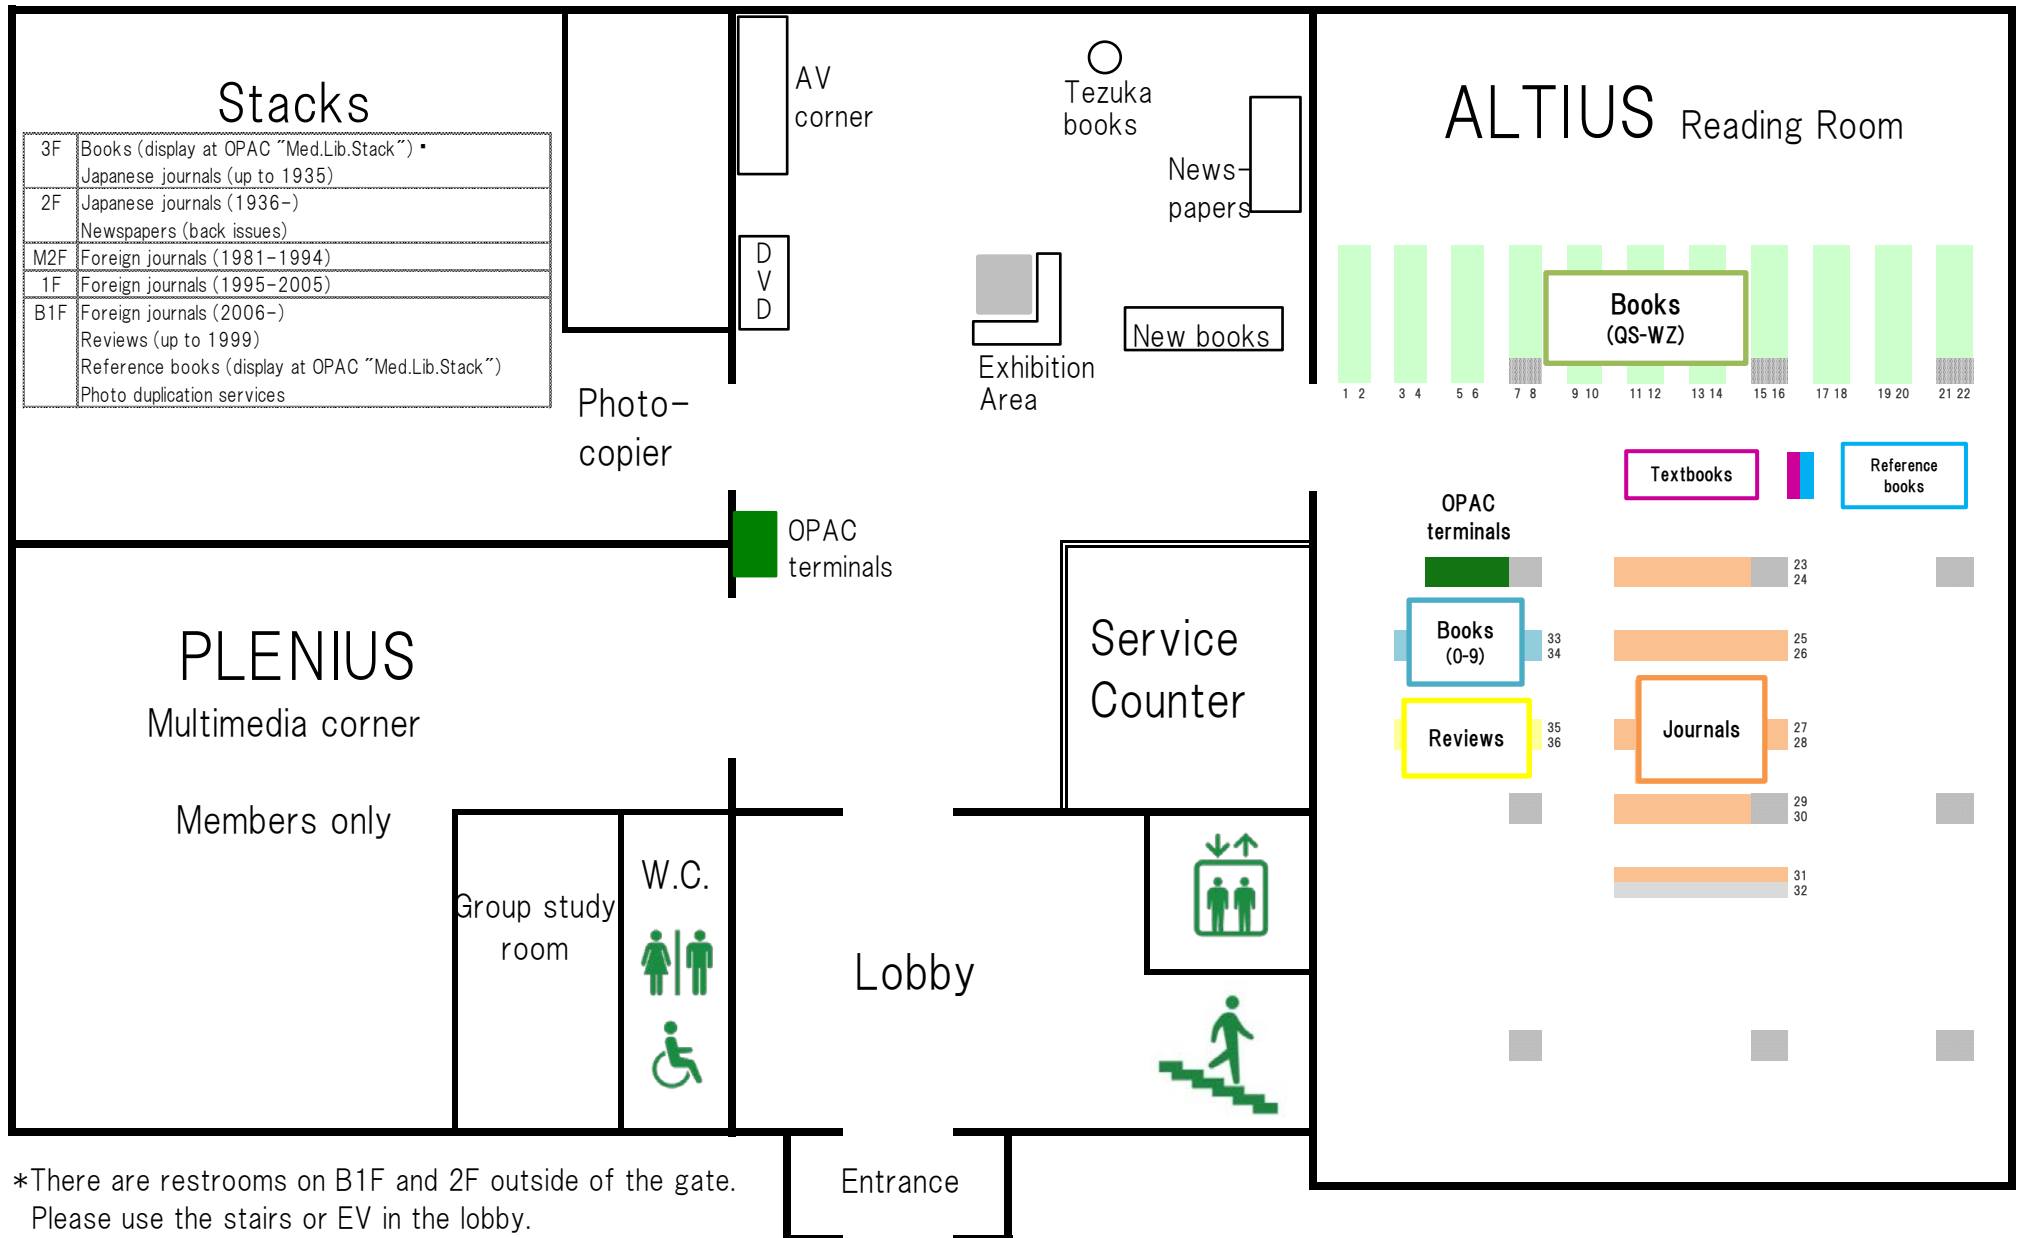

Medical Library Floor Map

*There are restrooms on B1F and 2F outside of the gate.
Please use the stairs or EV in the lobby.